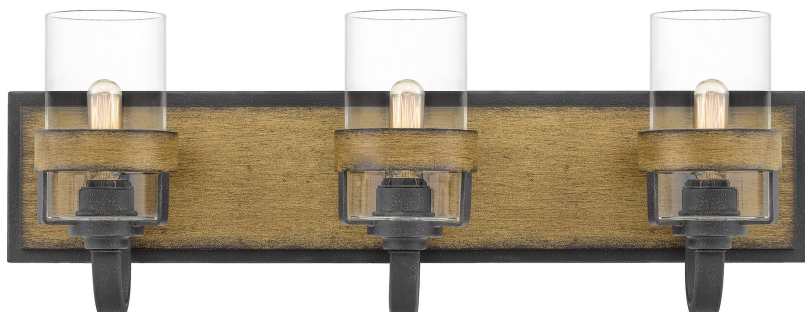

FIN8624AWN

Finch Bath Light
Aged Walnut

QUOIZEL
LIGHTING

DIMENSIONS

Dimensions: 24.00" W x 8.75" H x 6.00" D

Backplate Dimensions: 5.00"H x 24.00"W

HCWO: 4.5"

Weight: 10.90 lbs

Dimensional Weight: 15.00 lbs

DETAILS

Material: Steel

Glass/Shade Description: Clear Glass

LAMPING

Light Source: Incandescent

Bulb Included: No

Bulb Type: Candelabra Base

Bulb Quantity: 3

Watts per Bulb: 60

ELECTRICAL

Dimmable: Yes

Voltage: 120v

Wire Length: 0.5'

INSTALLATION

Location Rating: Damp