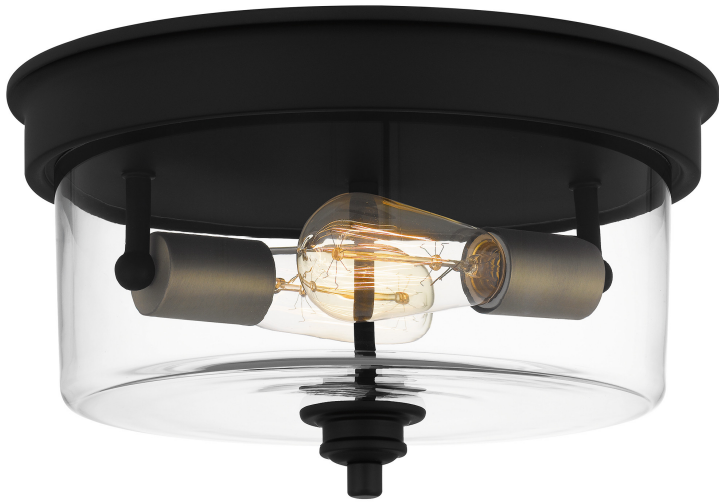

COX1613MBK
Cox Flush Mount
Matte Black

QUOIZEL
LIGHTING

DIMENSIONS

Dimensions: 13" W x 7.25" H x 13" D

Canopy Dimensions: 13.00"W x 1.75"D

Weight: 4.73 lbs

DETAILS

Material: Steel

Glass/Shade Description: Clear Glass - Glass
- Transparent

LAMPING

Light Source: Incandescent

Bulb Included: No

Bulb Type: Medium Base

Bulb Quantity: 2

Watts per Bulb: 60

ELECTRICAL

Dimmable: No

Voltage: 120v

Wire Length: 0.5'

INSTALLATION

ADA: No

Location Rating: Damp

Install Position: N/A