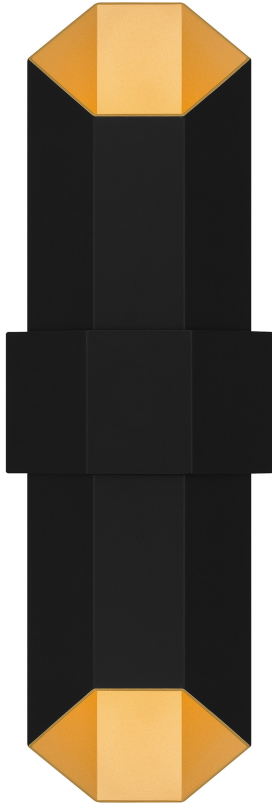

CHS8407MBKG

Chasm Outdoor Lantern
Matte Black Gold

QUOIZEL
LIGHTING

DIMENSIONS

Dimensions: 6.75" W x 20.50" H x 5.00" D

Backplate Dimensions: 5.50"H x 5.00"W

HCWO: 10.25"

Weight: 4.04 lbs

DETAILS

Material: COASTAL ARMOUR ALUMINUM

Glass/Shade Description: - Metal - N/A

LAMPING

Light Source: Integrated LED

PHOTOMETRICS

LED

Lumens: 1720

LED Total Watts: 22

Color Rendering: 90

Color Temperature: Warm(3000K)

ELECTRICAL

Dimmable: No

Voltage: 120v

Wire Length: 0.5'

INSTALLATION