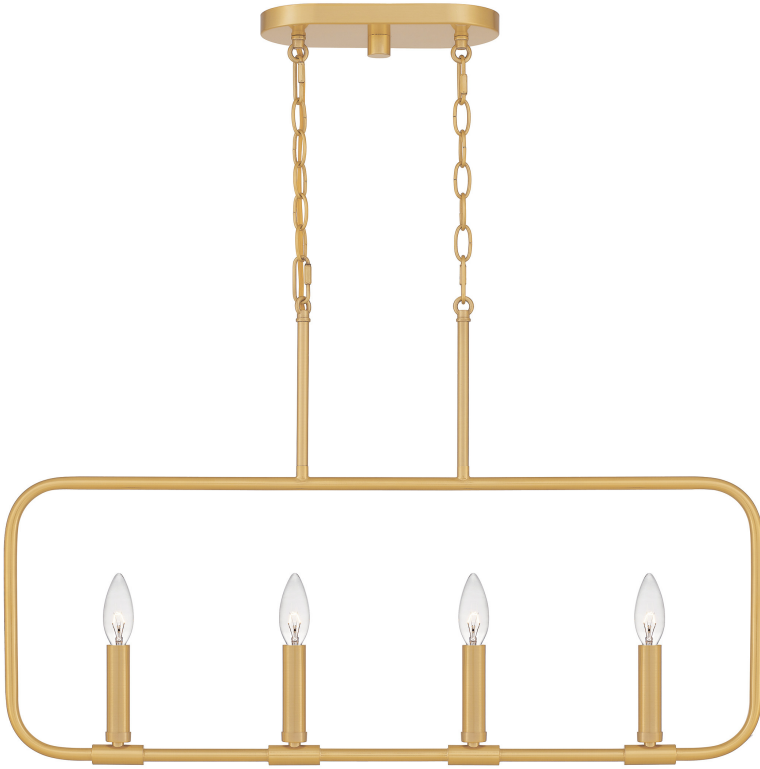

ABR432AB

Abner Island Light

Aged Brass

QUOIZEL
LIGHTING

DIMENSIONS

Dimensions: 32.00" W x 19.75" H x 1.25" D

Overall Height: 69.75"

Canopy Dimensions: 10.00"W x 0.75"D

Chain/Downrod Length: 4'

Weight: 6.14 lbs

DETAILS

Material: Steel

LAMPING

Light Source: Incandescent

Bulb Included: No

Bulb Type: Candelabra Base

Bulb Quantity: 4

Watts per Bulb: 60

ELECTRICAL

Dimmable: Yes

Voltage: 120v

Wire Length: 8'

INSTALLATION

Location Rating: Damp