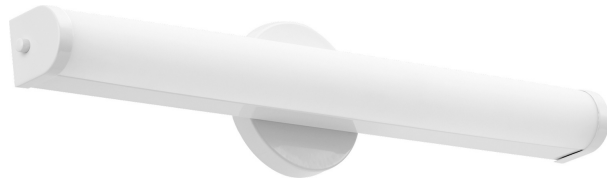

201 Railhead Road
 Fort Worth, TX 76106
 Website: quoruminternational.com

Phone: 817-626-5483
 Fax: 800-934-8176
 Email: customersupport@quorumintl.com

LED 23` ` 11w VANITY - WH

Item #: **910-23-6**
 Color: **White**
 Height: **4.75"**
 Width/Dia.: **22.75"**

Notes:
 Transitional

Bulbs

# Of Lights	Type	Base	Source	Watt	Dim	Incl.
1	LED	Array		11		

Features

Safety Rating: **Damp**
 Safety Listing: **UL**

Additional Information

Extension: **3.13"**
 Shipped Via: **Parcel**
 Weight: **2lb**