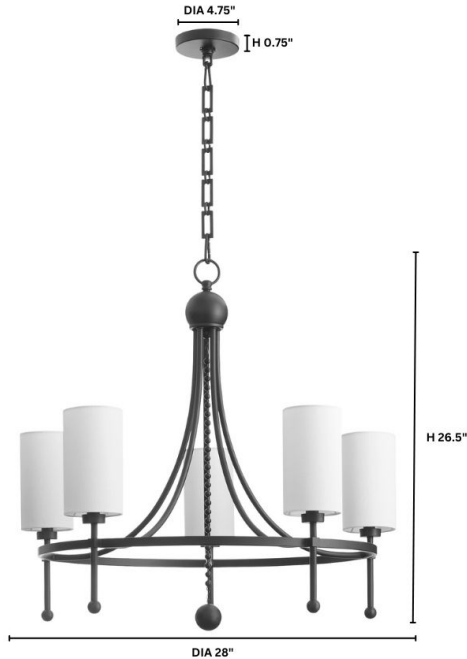

LEE BOULEVARD

664-5-59

LEE BLVD 5 Light BEAD Chandelier - Matte Black

Project: _____
 Location: _____
 Fixture Type: _____
 Catalog #: _____

ADDITIONAL FEATURES: Rectangle Hinge Chain

PRODUCT DETAILS:

Nestled on four acres in the center of Kansas City, the Lee Boulevard home offers a feeling set apart from the city, which inspires Tamara Day to design this collection. A traditional design with a touch of contemporary through spherical details reflects the Lee Boulevard home's little slice of countryside amidst a sprawling cityscape. Modern beaded elements and classic white linen shades offer transitional comfort with a luxurious impression. Two chandelier designs, linear pendants, wall mounts, and vanities come in options of matte black or aged brass finishes. Include the Lee Boulevard 5 or 8 light bead chandelier in your next home design.

DETAILS	
FINISH:	Matte Black
MATERIAL:	Steel
DIFFUSER MATERIAL:	White Linen Shade
LOCATION:	Damp Listed

DIMENSIONS	
HEIGHT:	26.50"
DIAMETER:	28.00"
SHADE:	
HEIGHT:	7.25"
DIAMETER:	4.00"

LIGHT SOURCE	
NUMBER OF SOCKETS:	5 Light
SOCKET BASE:	Candelabra Base Lamp
WATTAGE:	60 Watt

MOUNTING	
CANOPY:	H 0.75" x Dia 4.75"
CHAIN LENGTH:	8'
CHAIN FINISH:	Matte Black
CORD LENGTH:	10'
CORD COLOR:	Black

SHIPPING	
HEIGHT:	22.50"
LENGTH:	28.25"
WIDTH:	27.00"
WEIGHT:	

TAMARA DAY 
 for quorum