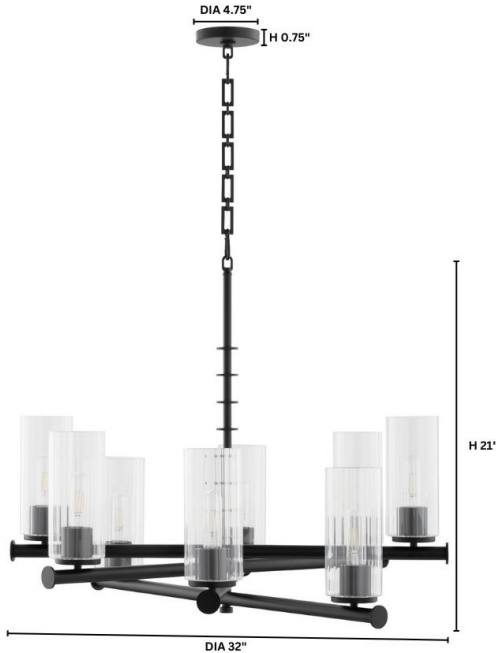

JUNIPER

641-8-59

JUNIPER 8 Light Chandelier - Matte Black

Project: _____
 Location: _____
 Fixture Type: _____
 Catalog #: _____

ADDITIONAL FEATURES: Rectangle Hinge Chain

PRODUCT DETAILS:

Tamara's first home to air on Bargain Mansions was Juniper. She and her father worked on this home together, and at the end of the build, her father purchased the home. This home's French chateau design and masculine feel inspired the Juniper collection of linear pendants, wall mounts, vanity lights, and chandeliers. Cylindrical discs divide the stem into equal segments that lead to overlapping arms. Each arm supports two candelabra bases housed by slender, clear glass shades. The layered design of the Juniper chandelier offers a unique experience from every angle. Choose from aged brass or matte black in 6 or 8 light arrangements for a perfect fit into your living room, dining room, or bedroom.

DETAILS	
FINISH:	Matte Black
MATERIAL:	Steel
DIFFUSER MATERIAL:	Clear Fluted Glass Shade
LOCATION:	Damp Listed

DIMENSIONS	
HEIGHT:	27.00"
DIAMETER:	32.00"
SHADE:	
HEIGHT:	8.75"
DIAMETER:	4.00"

LIGHT SOURCE	
NUMBER OF SOCKETS:	8 Light
SOCKET BASE:	Medium Base Lamp
WATTAGE:	60 Watt

MOUNTING	
CANOPY:	H 0.75" x Dia 4.75"
CHAIN LENGTH:	8'
CHAIN FINISH:	Matte Black
CORD LENGTH:	10'
CORD COLOR:	Black

SHIPPING	
HEIGHT:	11.50"
LENGTH:	34.75"
WIDTH:	34.75"
WEIGHT:	

TAMARA DAY 
 for quorum