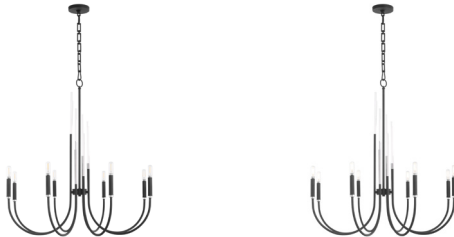

## SUMMIT

6223-8-69

SUMMIT 8 Light Chandelier - Textured Black

Project: \_\_\_\_\_  
 Location: \_\_\_\_\_  
 Fixture Type: \_\_\_\_\_  
 Catalog #: \_\_\_\_\_

ADDITIONAL FEATURES: Rectangle Hinge Chain

### PRODUCT DETAILS:

Sweeping curves and clear acrylic details give the Summit collection of lighting a distinct and contemporary aesthetic. A ring detail tops the slender stem with a cylindrical base that supports tiered U-shaped arms. Elegant and clean, the Summit 12, 8 or 6 light chandelier comes in dark brass or textured black. Add the clean, modern Summit chandelier to your home's living room, dining room, entryway, or bedroom design.

DETAILS	
FINISH:	Textured Black
MATERIAL:	Steel   Acrylic Spires
LOCATION:	Damp Listed

DIMENSIONS	
HEIGHT:	34.25"
DIAMETER:	32.00"

LIGHT SOURCE	
NUMBER OF SOCKETS:	8 Light
SOCKET BASE:	Candelabra Base Lamp
WATTAGE:	60 Watt

MOUNTING	
CANOPY:	H 0.75" x Dia 4.75"
CHAIN LENGTH:	8'
CHAIN FINISH:	Textured Black
CORD LENGTH:	10'
CORD COLOR:	Black

SHIPPING	
	Parcel
HEIGHT:	11.00"
LENGTH:	34.75"
WIDTH:	34.75"
WEIGHT:	19lbs