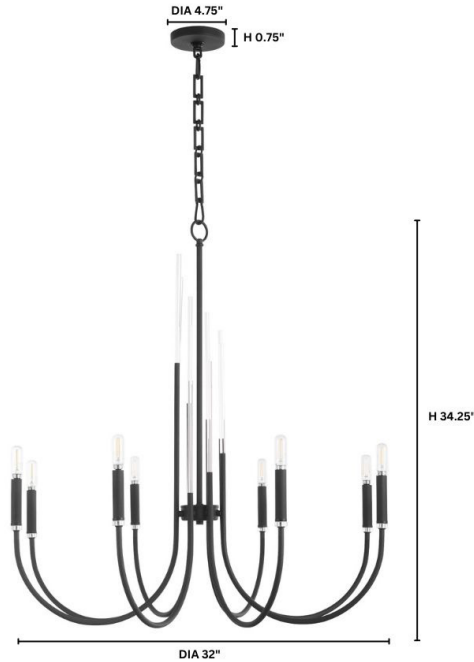

## SUMMIT

6223-8-69

SUMMIT 8 Light Chandelier - Textured Black

Project: \_\_\_\_\_  
 Location: \_\_\_\_\_  
 Fixture Type: \_\_\_\_\_  
 Catalog #: \_\_\_\_\_

ADDITIONAL FEATURES: Rectangle Hinge Chain

### PRODUCT DETAILS:

Sweeping curves and clear acrylic details give the Summit collection of lighting a distinct and contemporary aesthetic. A ring detail tops the slender stem with a cylindrical base that supports tiered U-shaped arms. Elegant and clean, the Summit 12, 8 or 6 light chandelier comes in dark brass or textured black. Add the clean, modern Summit chandelier to your home's living room, dining room, entryway, or bedroom design.

DETAILS	
FINISH:	Textured Black
MATERIAL:	Steel   Acrylic Spires
LOCATION:	Damp Listed

DIMENSIONS	
HEIGHT:	34.25"
DIAMETER:	32.00"

LIGHT SOURCE	
NUMBER OF SOCKETS:	8 Light
SOCKET BASE:	Candelabra Base Lamp
WATTAGE:	60 Watt

MOUNTING	
CANOPY:	H 0.75" x Dia 4.75"
CHAIN LENGTH:	8'
CHAIN FINISH:	Textured Black
CORD LENGTH:	10'
CORD COLOR:	Black

SHIPPING	
	Parcel
HEIGHT:	11.00"
LENGTH:	34.75"
WIDTH:	34.75"
WEIGHT:	19lbs