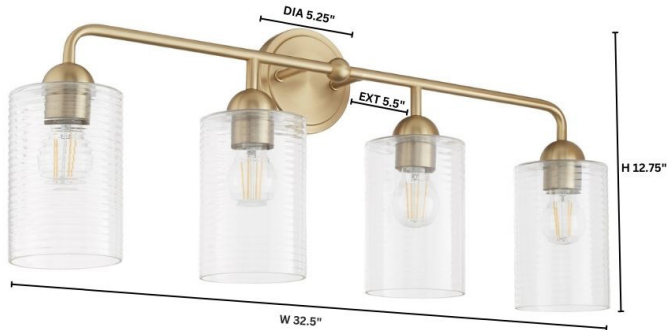

CHARLOTTE

598-4-80

CHARLOTTE 4 Light Vanity - Aged Brass

Project: _____
 Location: _____
 Fixture Type: _____
 Catalog #: _____

DETAILS	
FINISH:	Aged Brass
MATERIAL:	Steel
DIFFUSER MATERIAL:	Clear Ribbed Glass
LOCATION:	Damp Listed

DIMENSIONS	
WIDTH:	32.50"
HEIGHT:	12.75"
EXTENSION:	5.50"
SHADE:	
HEIGHT:	7.25"
DIAMETER:	4.25"

LIGHT SOURCE	
NUMBER OF SOCKETS:	4 Light
SOCKET BASE:	Medium Base Lamp
WATTAGE:	100 Watt

MOUNTING	
BACKPLATE:	Dia 5.25" x Ext 0.75"

SHIPPING	
HEIGHT:	10.00"
LENGTH:	32.00"
WIDTH:	10.25"
WEIGHT:	

PRODUCT DETAILS:

Tamara Day's signature style, "laid back luxe," comes to life in the Charlotte series of chandeliers, wall mounts, and vanity lights inspired by three homes on Charlotte Street. Tamara's trademark approach to design manifests in timeless silhouettes of a classically shaped frame modernized with subtle curves echoed by spherical details. Instinctive movement is exhibited by arms that round corners to connecting effortlessly to round backplates. Candelabra sockets are concealed by clear glass cylindrical shades that parallel enduring finishes of matte black or aged brass. The Charlotte vanity comes in three options of 2, 3 or 4 light arrangements.