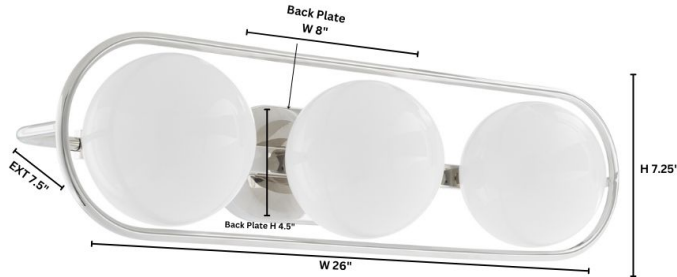

BELMONT

5137-3-62

BELMONT 3 Light Vanity - Polished Nickel

Project: _____

Location: _____

Fixture Type: _____

Catalog #: _____

DETAILS	
FINISH:	Polished Nickel
MATERIAL:	Steel
DIFFUSER MATERIAL:	Opal Glass
LOCATION:	Damp Listed

DIMENSIONS	
WIDTH:	26.00"
HEIGHT:	7.50"
EXTENSION:	7.75"
SHADE:	
HEIGHT:	6.00"
DIAMETER:	6.00"

LIGHT SOURCE	
NUMBER OF SOCKETS:	3 Light
SOCKET BASE:	Candelabra Base Lamp
WATTAGE:	60 Watt
INPUT VOLTAGE:	120-277v

MOUNTING	
BACKPLATE:	H 4.50" x W 8.00" x Ext 0.75"
CENTER OF BACKPLATE TO BOTTOM:	2.25"
CENTER OF BACKPLATE TO TOP:	2.25"

SHIPPING	
HEIGHT:	11.50"
LENGTH:	26.50"
WIDTH:	8.50"
WEIGHT:	7lbs

PRODUCT DETAILS:

Polished nickel and opal glass are a perfect combination for this modest, minimalist luminary. This Belmont series adds a certain level of contemporary luxury to any environment. With stylistic versatility in mind, we designed the Belmont family to fit in as a transitional element to any space.