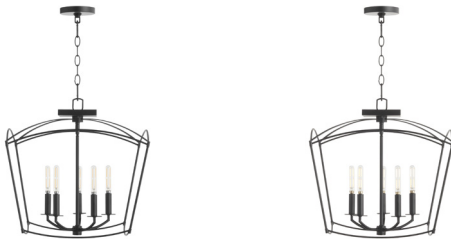

MANTLE

2812-18-59

MANTLE 5 Light Dual Mount - Matte Black

Project: _____
 Location: _____
 Fixture Type: _____
 Catalog #: _____

DETAILS	
FINISH:	Matte Black
MATERIAL:	Steel
LOCATION:	Damp Listed

DIMENSIONS	
LENGTH:	18.50"
WIDTH:	18.50"
HEIGHT:	19.00"

LIGHT SOURCE	
NUMBER OF SOCKETS:	5 Light
SOCKET BASE:	Candelabra Base Lamp
WATTAGE:	60 Watt

MOUNTING	
CANOPY:	H 0.75" x Dia 4.75"
CHAIN LENGTH:	8'
CHAIN FINISH:	Matte Black
CORD LENGTH:	10'
CORD COLOR:	Clear

SHIPPING	
	Parcel
HEIGHT:	19.75"
LENGTH:	21.25"
WIDTH:	21.25"
WEIGHT:	11lbs

PRODUCT DETAILS:

The Mantle 5 Light Dual Mount adds a touch of modernity to any design. The cage housing the candelabra sockets of the Mantle series is a slightly bloated pentagonal prism, which gives it the classic shape of a house. Inside the cage, five lights fitted with simple bobeches sit on curved rods that connect to a straight downstem. The light emitted is soft and warm, creating a cozy and inviting atmosphere. Whether used as the main light source in your living room or dining room or as an accent piece in a bedroom, entryway or hallway, Mantle series is sure to make a statement in gold leaf or matte black. Its distinctive design and high-quality construction ensure that it will be a fixture in your home for years to come, providing both timeless style and functionality.