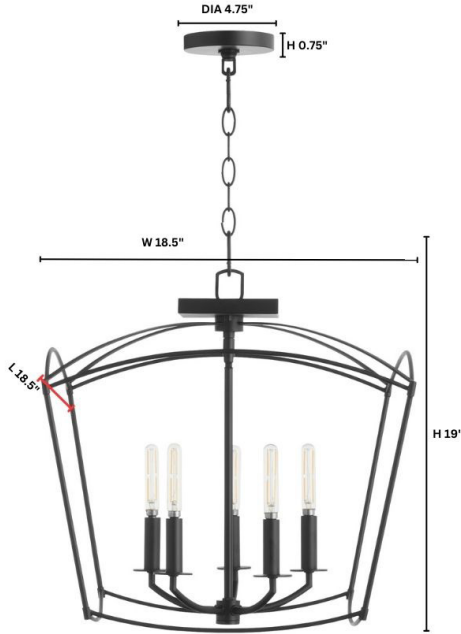

MANTLE

2812-18-59

MANTLE 5 Light Dual Mount - Matte Black

Project: _____
 Location: _____
 Fixture Type: _____
 Catalog #: _____

DETAILS	
FINISH:	Matte Black
MATERIAL:	Steel
LOCATION:	Damp Listed

DIMENSIONS	
LENGTH:	18.50"
WIDTH:	18.50"
HEIGHT:	19.00"

LIGHT SOURCE	
NUMBER OF SOCKETS:	5 Light
SOCKET BASE:	Candelabra Base Lamp
WATTAGE:	60 Watt

MOUNTING	
CANOPY:	H 0.75" x Dia 4.75"
CHAIN LENGTH:	8'
CHAIN FINISH:	Matte Black
CORD LENGTH:	10'
CORD COLOR:	Clear

SHIPPING	
	Parcel
HEIGHT:	19.75"
LENGTH:	21.25"
WIDTH:	21.25"
WEIGHT:	11lbs

PRODUCT DETAILS:

The Mantle 5 Light Dual Mount adds a touch of modernity to any design. The cage housing the candelabra sockets of the Mantle series is a slightly bloated pentagonal prism, which gives it the classic shape of a house. Inside the cage, five lights fitted with simple bobeches sit on curved rods that connect to a straight downstem. The light emitted is soft and warm, creating a cozy and inviting atmosphere. Whether used as the main light source in your living room or dining room or as an accent piece in a bedroom, entryway or hallway, Mantle series is sure to make a statement in gold leaf or matte black. Its distinctive design and high-quality construction ensure that it will be a fixture in your home for years to come, providing both timeless style and functionality.