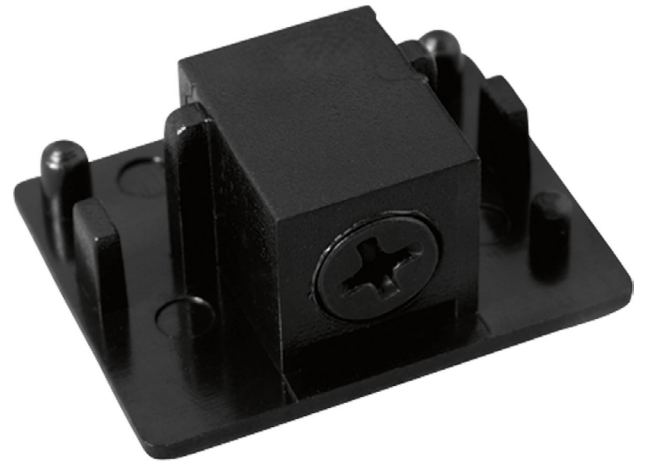

DATE: _____ TYPE: _____

NAME: _____

PROJECT: _____

Accessories

P8717-31

Track Accessories

Black Dead End. Closes open end of track. One dead end already supplied with track sections and anywhere feeds.

- Black finish.
- Closes open end of track.
- One dead end included.

Category: Track

Finish: Black (Painted)

Width: 1-1/8"

Height: 0-7/8"

MOUNTING	ADDITIONAL INFORMATION
Single-circuit track mounted	1 year warranty