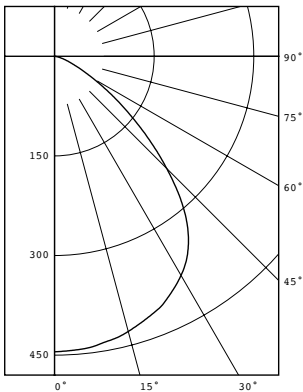

Photometrics:

P563000-020-30K

ELECTRICAL DATA	P563000-020-30K
Input Voltage	120 V
Input Frequency	60 Hz
Input Current	0.103 A
Input Power	12
Power Factor	
THD	<20%
FCC	FCC Title 47, Part 15, Class B
Operating Temperature	-10 °C to 40 °C
Dimming	Yes*

*See Dimming Notes for more information

P563000-020-30K

LED Light Engine: 3000 K 90 CRI
System Wattage: 12
Fixture delivered lumens: 905
Fixture Efficacy: 75
Spacing Criteria: 1.3

CANDELA DISTRIBUTION

DEG	CANDELA	LUMENS
0	445	
5	443	42
15	429	121
25	402	185
35	351	218
45	239	183
55	114	103
65	38	40
75	10	12
85	1	1
90	0	

ZONAL LUMEN SUMMARY

ZONE	LUMENS	%FIXT
0-30	348	38.5
0-40	566	62.5
0-60	853	94.2
0-90	905	100.0
90-180	0	0.0
0-180	905	100.0