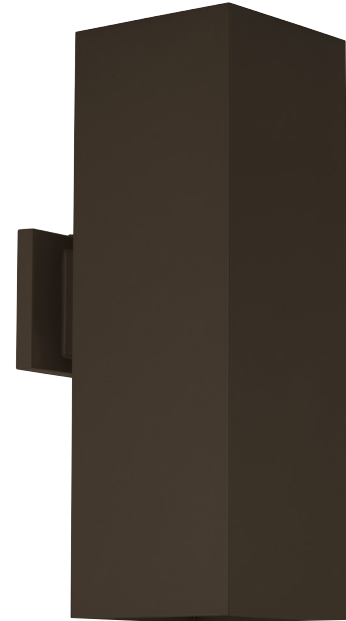

6IN CYL SQRS

Wall Mounted • Wet Location Listed **PROGRESS LED**

Description:

6" LED Outdoor Up/Down Modern Antique Bronze Wall Cylinder with Glass Top Lens

Specifications:

- Dimmable to 10% brightness (See Dimming Notes)
- Canopy covers a standard 4" recessed outlet box: 4.45 in W., 4.45 in ht., 0.65 in depth
- Mounting backplate for outlet box included
- 6 in of wire supplied

Performance:

Number of Light	2
Input Power	64 W
Input Voltage	120 VAC
Input Frequency	60 Hz
Lumens/LPW (Delivered)	3,641/57 (LM-79)
CCT	3000 K
CRI	90 CRI
Life (hours)	50000 (L70/TM-21)
EMI/RFI	FCC Title 47, Part 15, Class B
Warranty	5-year Limited Warranty
Labels	cCSAus Wet Location Listed Meets California Title 24 JA8-2016

P560295-020-30

Dimensions:

Length: 6 in
Extends: 9 in
Height: 18 in