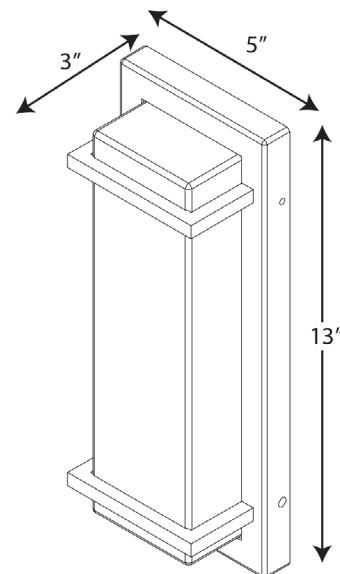

### Specifications:

- White acrylic Diffuser
- Beautiful acrylic shade stretch into a rectangular form, held in place by simple metal bars at each end for a picture-perfect finish.
- A smooth, elongated frame with a metallic gray finish dominates the design and exudes a modern attitude perfect for indoor or outdoor spaces.
- Transform the mundane everyday with the sophisticated styling of this LED outdoor sconce.
- Ideal for any foyer, bedroom, entryway, porch, or patio.
- Perfect for transitional, modern, or contemporary settings.
- Measures 5-inch width by 13-inch height.
- Uses one integrated LED (11w max).
- Compatible with many Triac/ELV dimmers (see dimming controls)
- Includes installation instructions and mounting hardware.
- Progress Lighting products are designed for exceptional quality, reliability, and functionality.
- Dimmable to 10% brightness (See Dimming Notes)
- Canopy covers a standard 4" recessed outlet box: 4.75 in W, 12.5 in ht., 1.875 in depth
- Mounting backplate for outlet box included
- 6 in of wire supplied
- Americans With Disabilities Act (ADA) compliant

### Dimensions:

Width: 5 in  
 Height: 13 in  
 Depth: 3 in  
 H/CTR: 6-1/2 in

White acrylic Diffuser  
 Width: 4-1/8 in  
 Height: 12-1/8 in