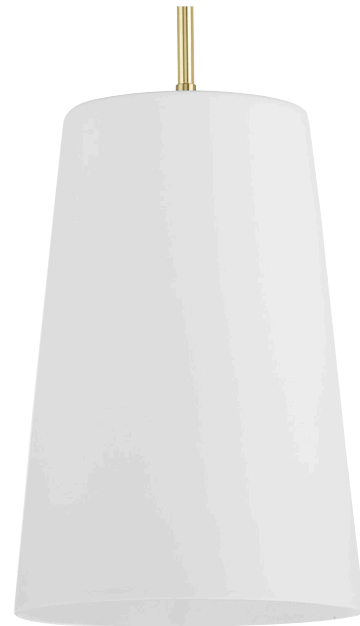

Project: _____
 Fixture Type: _____
 Location: _____
 Contact: _____

P500430-012 Clarion

Clarion Collection One-Light Satin Brass Etched White Transitional Pendant

Category: Pendants
Finish: Satin Brass (Plated)
Construction: Steel Construction
Glass/Shade: Etched Opal Glass Bell

Diameter: 10.5 in
 Height: 15-7/8 in
 Overall Ht. W/Stem And Swivel: 72.5 in

Etched Opal Glass Bell
 Width: 10.5 in
 Height: 15-1/8 in

MOUNTING	ELECTRICAL	LAMPING	ADDITIONAL INFORMATION
Ceiling Stem	10 feet of wire supplied	(1) Medium Base (E26) Socket	cULus Dry Location Listed
Mounting plate for outlet box included	120 VAC	Lamp Type A19	1-year Limited Warranty
One 6", four 12" lengths of stem included		Incandescent: 60-watt MAX per socket LED: 12.5-watt MAX per socket	
Canopy covers a standard 4" recessed outlet box: 5.12" W., 0.87" ht., 5.12" depth		Fully dimmable with dimmable bulbs	