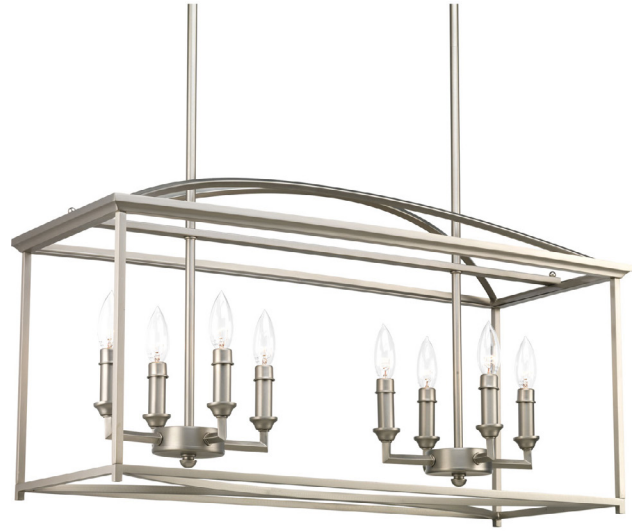

## Piedmont

This eight-light linear chandelier in a Burnished Silver finish features soaring arches and candle chaser accents. It has a simple vertical structure with an open arching roof and center inspired by classic shaker design.

- Burnished Silver finish
- Classic Shaker design
- Soaring arches and candle chaser accents
- Linear form and open cage design

**Category:** Chandeliers

**Finish:** Burnished Silver (painted)

**Construction:** Steel construction

Width: 12"  
Length: 30-1/8"  
Height: 16-1/2"  
Depth: 12"  
Overall Ht. W/Stem: 82-1/2"

MOUNTING	ELECTRICAL	LAMPING	ADDITIONAL INFORMATION
Ceiling mounted  Mounting strap for outlet box included  Two pieces of six links of 9 gauge chain supplied  Two 6", eight 12" lengths of stem included  Canopy covers a standard 4" hexagonal recessed outlet box	Pre-wired  15 feet of wire supplied  120 V	Quantity:  Eight 60w max. Candelabra Base  E12 base phenolic socket	cULus Dry location listed  1 year warranty