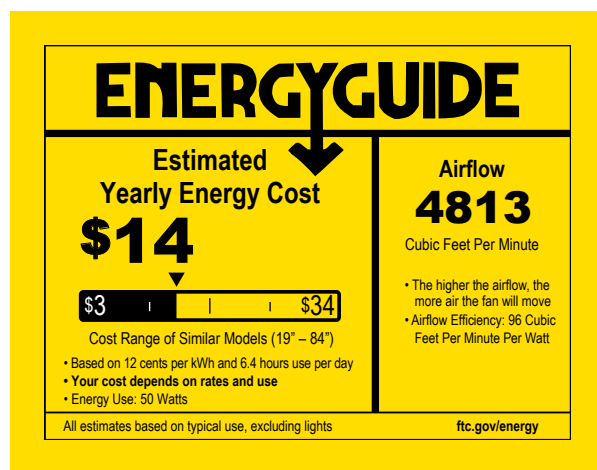

Dimensions:

Diameter: 60"
Height: 17-5/8"