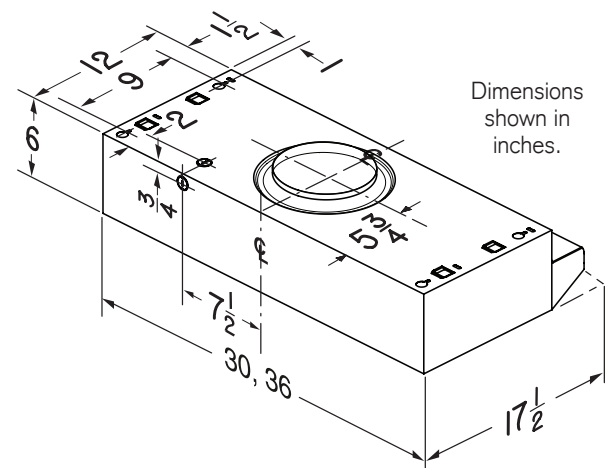

Quality construction and ease of installation make the BUEZ2 a popular choice in vertically-ducted economy hoods.

SIZE	WHITE ON WHITE	BLACK	STAINLESS STEEL	GREASE FILTER (replacement)
30-in.	BUEZ230WW	BUEZ230BL	BUEZ230SS	BP29
36-in.	BUEZ236WW			BP29

PERFORMANCE				
Duct Orientation	Size	Damper	Sones	CFM @ 0.1 Ps
Vertical - Round	7-in.	BP87Q (purchase separately)	6.0	190

FEATURES	
Control type	2-speed Rocker
Lighting	1-level Rocker 1- 75W, A19 incandescent bulb (purchase separately)
Fan Blade & Light Lens	Polymeric
Grease Filter	1- Washable aluminum 8-3/4" x 10-1/2" (BP29 included)
Installation Hardware	EZ1 brackets
Heat Sentry	no
Energy Star	no
ADA Compatible	yes
AC INPUT	
120V, 60 Hz - 2.0 AMPS	
OPTIONAL ACCESSORIES	
7-in. Round Damper	BP87Q
Electrical Cord Kit	HCK44
Wall Mount Bracket	35
MOUNTING HEIGHT	
18-in. to 24-in. from cooktop to bottom of hood	
LIMITED WARRANTY	
1-year See www.broan.com for full warranty text.	
FOR INDOOR USE ONLY	