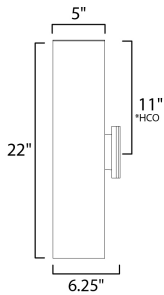

PRODUCT DESCRIPTION

Classic cylinder up and down lights provide directional light without glare. Available in 3 sizes with both incandescent and LED versions. Available in Architectural Bronze, Aluminum, or Black.