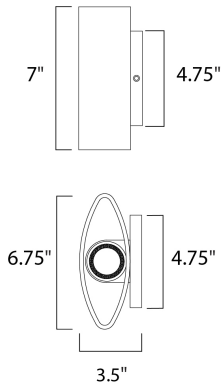

MEASUREMENTS

DIMENSION : 6.75" W x 7" H x 3.5" Ext
 BACK PLATE : 4.75" W x 4.75" H x 3.5" HCO
 HANGING WEIGHT : 3.12 lb

LAMPING

INPUT VOLTAGE : 120V
 LUMENS : 840 Rated
 BULB : 2 x 6W LED PCB Integrated , 12W Total
 BULB INCLUDED : (Integrated)
 DIMMABLE : NO
 CRI : 90+ CRI
 COLOR_TEMP : 3000K
 LIGHTING_DIRECTION : Up/Dn