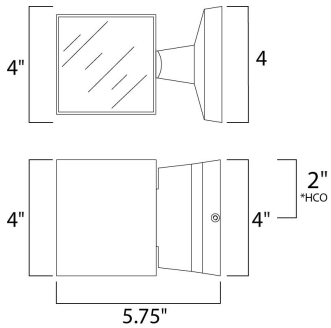

PRODUCT DESCRIPTION

Indirect exterior lighting not only provides illumination where you want but it also highlights the building structure for a beautiful architectural effect. Our collection of up and down lighting fixtures are available in both Architectural Bronze and Brushed Aluminum.

MEASUREMENTS

DIMENSION : 4" W x 4" H x 5.75" Ext
BACK PLATE : 4" W x 4" H x 2" HCO
HANGING WEIGHT : 2.2 lb

LAMPING

INPUT VOLTAGE : 120V
LUMENS : 630 Rated (279 Del.)
BULB : 2 x 4.5W LED PCB Integrated , 9W Total
BULB INCLUDED : (Integrated)
DIMMABLE : Triac CL
CRI : 80+ CRI
COLOR_TEMP : 3000K
LIGHTING_DIRECTION : Down

FINISHES OPTION

- Architectural Bronze
- Brushed Aluminum

MATERIAL

Aluminum

RATINGS

cETLus
Wet Location
For Outdoor

ADDITIONAL

INSTALL UP/DOWN: Down
OPERATING TEMPERATURE:
-20°C (-4°F), 40°C (104°F)

PHOTOMETRIC: Report Found Online

Always consult a qualified electrician before installing any lighting product.