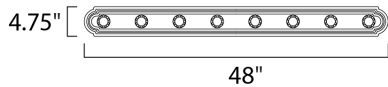

MEASUREMENTS

DIMENSION : 48" W x 4.75" H x 5" Ext
 BACK PLATE : 4" W x 43.5" H x 2.3" HCO
 HANGING WEIGHT : 4.3 lb

LAMPING

INPUT VOLTAGE : 120V
 LUMENS : 9,200 Rated
 BULB : 8 x 60W Incandescent E26 Medium , 480W Total
 BULB INCLUDED : (Not Included)
 DIMMABLE : Yes