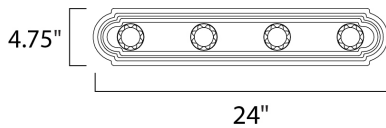

MEASUREMENTS

DIMENSION : 24" W x 4.75" H x 5" Ext
 BACK PLATE : 4.75" W x 24" H x 2.3" HCO
 HANGING WEIGHT : 1.76 lb

LAMPING

INPUT VOLTAGE : 120V
 LUMENS : 4,600 Rated
 BULB : 4 x 60W Incandescent E26 Medium , 240W Total
 BULB INCLUDED : (Not Included)
 DIMMABLE : Yes