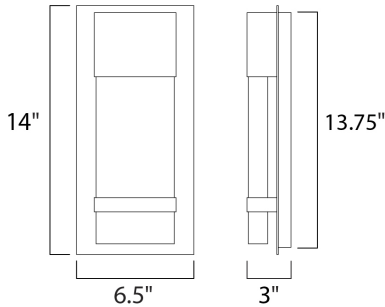

MEASUREMENTS

DIMENSION : 6.5" W x 13.75" H x 2.5" Ext
 BACK PLATE : 6.5" W x 13.75" H x 6.5" HCO
 HANGING WEIGHT : 4.13 lb

LAMPING

INPUT VOLTAGE : 120V
 LUMENS : 600 Rated (550 Del.)
 BULB : 1 x 12W LED PCB Integrated , 12W Total
 BULB INCLUDED : (Integrated)
 DIMMABLE : NO
 CRI : 90+ CRI
 COLOR_TEMP : 3000K