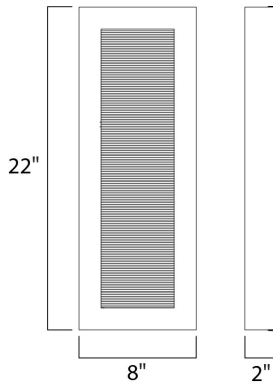

PRODUCT DESCRIPTION

This great architectural outdoor design provides illumination from two places. A slash of light washes down the grated diffuser and out away from the wall while additional light is directed out the bottom straight down that washes the wall and illuminates the walkway below. Available In three sizes and finished in Architectural Bronze.

MEASUREMENTS

DIMENSION : 8" W x 22" H x 2" Ext
 BACK PLATE : 7" W x 16" H x 8" HCO
 HANGING WEIGHT : 4.44 lb

LAMPING

INPUT VOLTAGE : 120V
 LUMENS : 1,440 Rated (580 Del.)
 BULB : 2 x 12W LED PCB Integrated , 24W Total
 BULB INCLUDED : (Integrated)
 DIMMABLE : Triac CL
 CRI : 80+ CRI
 COLOR_TEMP : 3000K
 LIGHTING_DIRECTION : Down