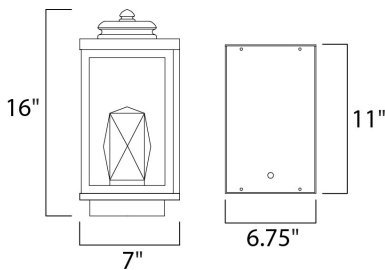

**MEASUREMENTS**

DIMENSION : 7" W x 16" H x 7" Ext  
 BACK PLATE : 6.75" W x 11" H x 6" HCO  
 HANGING WEIGHT : 13.23 lb

**LAMPING**

INPUT VOLTAGE : 120V  
 LUMENS : 910 Rated  
 BULB : 2 x W LED PCB Integrated , 13W Total  
 BULB INCLUDED : (Integrated)  
 DIMMABLE : No  
 CRI : 90+ CRI  
 COLOR\_TEMP : 3000K  
 LIGHTING\_DIRECTION : Up/Dn