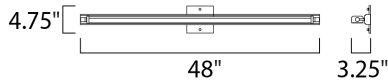

MEASUREMENTS

DIMENSION : 48" W x 4.75" H x 3.25" Ext
 BACK PLATE : 4.63" W x 4.63" H
 HANGING WEIGHT : 6.09 lb

LAMPING

LUMENS : 3,600 Rated
 BULB : 1 x 46W LED PCB Integrated , 46W Total
 BULB INCLUDED : (Integrated)
 DIMMABLE : Triac CL
 CRI : 90+ CRI
 COLOR_TEMP : 3000K