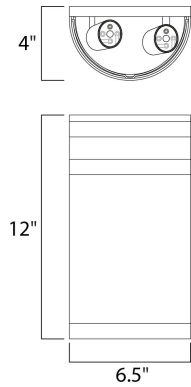

MEASUREMENTS

DIMENSION : 6.5" W x 12" H x 4" Ext
 BACK PLATE : 6.5" W x 12" H x 6" HCO
 HANGING WEIGHT : 4.63 lb

LAMPING

INPUT VOLTAGE : 120V
 LUMENS : 1,344 Rated
 BULB : 2 x 60W Incandescent E26 Medium , 120W Total
 BULB INCLUDED : (Not Included)
 DIMMABLE : Yes