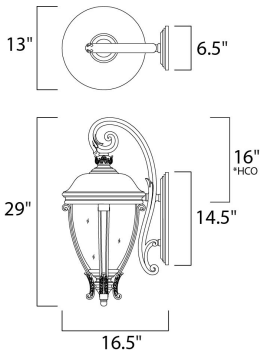

PRODUCT DESCRIPTION

Maxim Lighting's Camden VX Collection is made with Vivex, a material twice the strength of resin, is non-corrosive, UV resistant and backed with a 5-Year Limited Warranty. Camden VX is available in our Black or Golden Bronze finish and our Water Glass.

FINISHES OPTION

- Black
- Golden Bronze

GLASS

Water Glass WG

MATERIAL

Vivex Resin Composite + Glass

RATINGS

cETLus
Wet Location

ADDITIONAL

RATED LIFE 1500 Hours
OPERATING TEMPERATURE:
-20°C (-4°F), 40°C (104°F)

MEASUREMENTS

- DIMENSION : 13" W x 29" H x 16.5" Ext
- BACK PLATE : 6.5" W x 14.5" H x 16" HCO
- HANGING WEIGHT : 13.2 lb

LAMPING

- INPUT VOLTAGE : 120V
- LUMENS : 2,016 Rated
- BULB : 3 x 40W Incandescent E12 Candelabra , 120W Total
- BULB INCLUDED : (Not Included)
- DIMMABLE : Yes

Always consult a qualified electrician before installing any lighting product.

WESTERN DISTRIBUTION CENTER (HEADQUARTER)
253 NORTH VINELAND AVE | CITY OF INDUSTRY, CA 91746

EASTERN DISTRIBUTION CENTER
4200 SHIRLEY DR. | ATLANTA, GA 30336

P. 626.956.4200 | F. 626.956.4225 | maximlighting.com