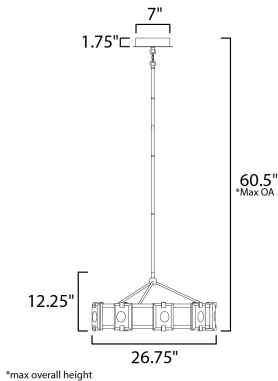

LAMPING

INPUT VOLTAGE : 110-277V
LUMENS : 3,535 Rated (2,430 Del.)
BULB : 9 x 6W LED PCB Integrated , 54W Total
BULB INCLUDED : (Integrated)
DIMMABLE : Triac CL
CRI : 90 CRI
COLOR_TEMP : 3000K

*max overall height

Always consult a qualified electrician before installing any lighting product.