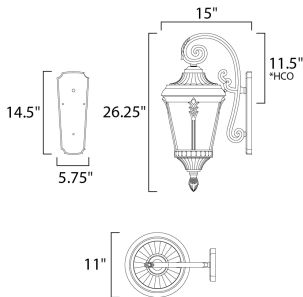

PRODUCT DESCRIPTION

Featuring a Die Cast frame of Black with clear Water Glass and added detail to the support rails, the Sentry collection represents a timeless classic reborn.

MEASUREMENTS

- DIMENSION : 11" W x 26.25" H x 15" Ext
- BACK PLATE : 5.75" W x 14.5" H x 11.5" HCO
- HANGING WEIGHT : 9.28 lb

LAMPING

- INPUT VOLTAGE : 120V
- BULB : 3 x 40W Incandescent E12 Candelabra , 120W Total
- BULB INCLUDED : (Not Included)
- LIGHTING_DIRECTION : Down

FINISHES OPTION

GLASS

Water Glass WG

MATERIAL

Die Cast Aluminum + Glass

RATINGS

cETLus
Wet Location

ADDITIONAL

INSTALL UP/DOWN: Up
OPERATING TEMPERATURE:
-20°C (-4°F), 40°C (104°F)

Always consult a qualified electrician before installing any lighting product.