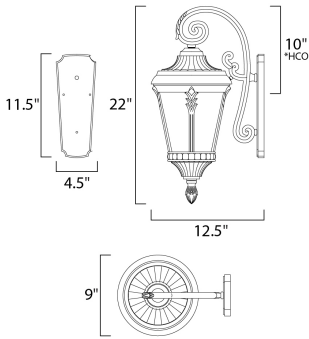

PRODUCT DESCRIPTION

Featuring a Die Cast frame of Black with clear Water Glass and added detail to the support rails, the Sentry collection represents a timeless classic reborn.

MEASUREMENTS

DIMENSION : 9" W x 22" H x 12.5" Ext
BACK PLATE : 4.5" W x 11.5" H x 10" HCO
HANGING WEIGHT : 5.48 lb

LAMPING

INPUT VOLTAGE : 120V
BULB : 1 x 60W Incandescent E26 Medium , 60W Total
BULB INCLUDED : (Not Included)
LIGHTING_DIRECTION : Down

FINISHES OPTION

Black

GLASS

Water Glass WG

MATERIAL

Die Cast Aluminum + Glass

RATINGS

cETLus
Wet Location

ADDITIONAL

INSTALL UP/DOWN: Up
OPERATING TEMPERATURE:
-20°C (-4°F), 40°C (104°F)

Always consult a qualified electrician before installing any lighting product.