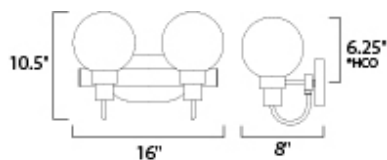

*height from center of outlet to the top of the fixture

MEASUREMENTS

DIMENSION : 16" W x 10.5" H x 8" Ext
 BACK PLATE : 7.88" W 6.25" HCO
 HANGING WEIGHT : 5.36 lb

LAMPING

INPUT VOLTAGE : 120V
 LUMENS : 0 Rated
 BULB : 2 x 60W Incandescent E12 Candelabra , 120W Total
 BULB INCLUDED : (Not Included)
 DIMMABLE : Yes