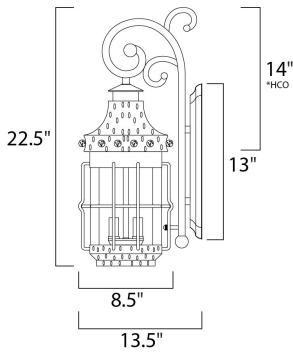

PRODUCT DESCRIPTION

Nantucket is a traditional, early American style collection from Maxim Lighting International in Country Forge finish with Seedy glass.

MEASUREMENTS

DIMENSION : 8.5" W x 22.5" H x 13.5" Ext
BACK PLATE : 5" W x 13" H x 14" HCO
HANGING WEIGHT : 12.13 lb

LAMPING

INPUT VOLTAGE : 120V
LUMENS : 2,016 Rated
BULB : 3 x 60W Incandescent E12 Candelabra , 180W Total
BULB INCLUDED : (Not Included)
DIMMABLE : Yes

FINISHES OPTION

Country Forge

GLASS

Seedy CD

MATERIAL

Steel + Glass

RATINGS

cETLus
Wet Location

ADDITIONAL

RATED LIFE 1500 Hours
OPERATING TEMPERATURE:
-20°C (-4°F), 40°C (104°F)

Always consult a qualified electrician before installing any lighting product.