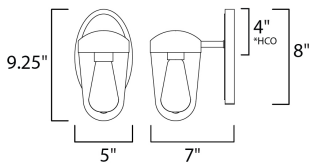

LAMPING

INPUT VOLTAGE : 120V
LUMENS : 260 Rated (230 Del.)
BULB : 1 x 60W Incandescent E26 Medium , 60W Total
BULB INCLUDED : (Included)
DIMMABLE : Yes
LIGHTING_DIRECTION : Down