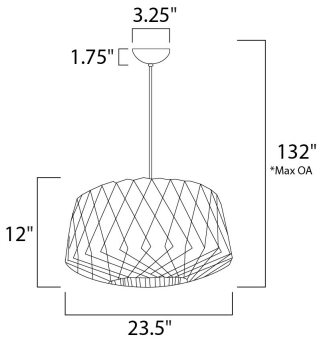

*max overall height

MEASUREMENTS

DIMENSION : 23.5" L x 23.5" W x 12" H
 MAX OAH : 132" OAH
 HANGING WEIGHT : 3.29 lb

LAMPING

INPUT VOLTAGE : 120V
 LUMENS : 0 Rated
 BULB : 1 x 60W Incandescent E26 Medium , 60W Total
 BULB INCLUDED : (Not Included)
 DIMMABLE : Yes