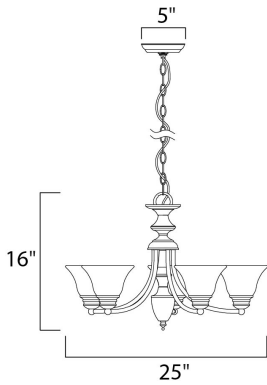

**MEASUREMENTS**

DIMENSION : 25" L x 25" W x 16" H  
 CANOPY : 5" W x 1" H x 5" L  
 HANGING WEIGHT : 11.68 lb

**LAMPING**

INPUT VOLTAGE : 120V  
 LUMENS : 5,750 Rated  
 BULB : 5 x 60W Incandescent E26 Medium , 300W Total  
 BULB INCLUDED : (Not Included)  
 DIMMABLE : Yes