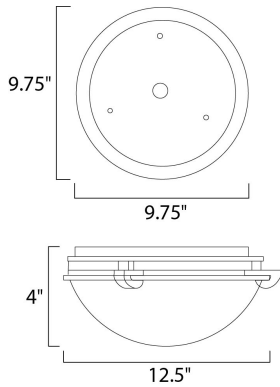

MEASUREMENTS

DIMENSION : 12.5" L x 12.5" W x 4" H
 HANGING WEIGHT : 2.76 lb

LAMPING

INPUT VOLTAGE : 120V
 LUMENS : 1,344 Rated
 BULB : 2 x 60W Incandescent E26 Medium , 120W Total
 BULB INCLUDED : (Not Included)
 DIMMABLE : Yes