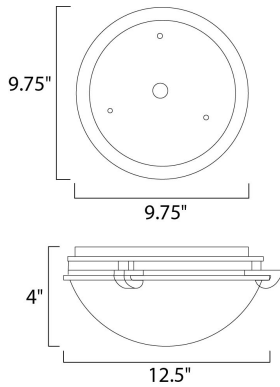

**MEASUREMENTS**

DIMENSION : 12.5" L x 12.5" W x 4" H  
 HANGING WEIGHT : 2.76 lb

**LAMPING**

INPUT VOLTAGE : 120V  
 LUMENS : 1,344 Rated  
 BULB : 2 x 60W Incandescent E26 Medium , 120W Total  
 BULB INCLUDED : (Not Included)  
 DIMMABLE : Yes