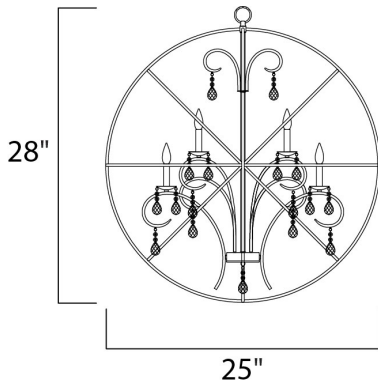

FINISHES OPTION

-  Anthracite / Polished Nickel
-  Oil Rubbed Bronze

MATERIAL

Steel + Crystal

RATINGS

cULus
Dry Location

ADDITIONAL

ADJUSTABLE
OPERATING TEMPERATURE:
-20°C (-4°F), 40°C (104°F)

MEASUREMENTS

- DIMENSION : 25" L x 25" W x 28" H
- MAX OAH : 64" OAH
- HANGING WEIGHT : 16.5 lb

LAMPING

- INPUT VOLTAGE : 120V
- LUMENS : 0 Rated
- BULB : 6 x 60W Incandescent E12 Candelabra , 360W Total
- BULB INCLUDED : (Not Included)
- DIMMABLE : Yes