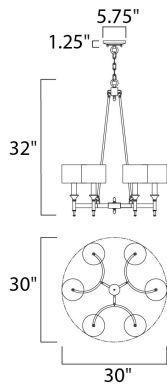

**MEASUREMENTS**

DIMENSION : 30" W x 32" H  
 MAX OAH : 75.5" OAH  
 HANGING WEIGHT : 19.8 lb

**LAMPING**

INPUT VOLTAGE : 120V  
 LUMENS : 0 Rated  
 BULB : 6 x 40W Incandescent E12 Candelabra , 240W Total  
 BULB INCLUDED : (Not Included)  
 DIMMABLE : Yes