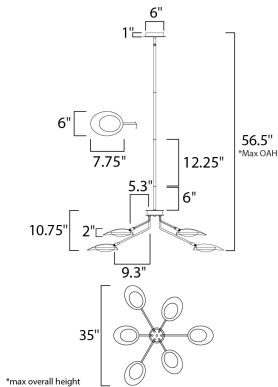

MEASUREMENTS

DIMENSION : 35" L x 35" W x 10.75" H
 MAX OAH : 56.5" OAH
 CANOPY : 6" W x 1" H x 6" L
 HANGING WEIGHT : 10.56 lb

LAMPING

INPUT VOLTAGE : 120V
 LUMENS : 3,120 Rated (2,730 Del.)
 BULB : 6 x 6.5W LED AC Integrated , 39W Total
 BULB INCLUDED : (Integrated)
 DIMMABLE : Triac CL
 CRI : 80 CRI
 COLOR_TEMP : 3000K

FINISHES OPTION

 Black / Satin Brass

MATERIAL

Aluminum+Acrylic

RATINGS

cETLus
 Dry Location

ADDITIONAL

ADJUSTABLE
 SLOPE: 90
 RATED LIFE 35000 Hours
 OPERATING TEMPERATURE:
 -20°C (-4°F), 40°C (104°F)