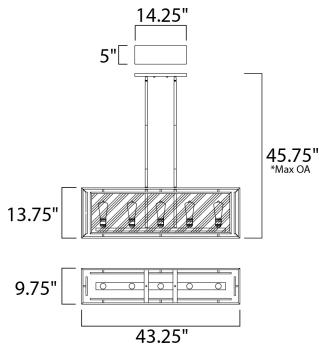

*max overall height

MEASUREMENTS

- DIMENSION : 43.25" L x 9.75" W x 13.75" H
- MAX OAH : 45.75" OAH
- CANOPY : 14.25" W x 0.75" H x 5" L
- HANGING WEIGHT : 25.96 lb

LAMPING

- INPUT VOLTAGE : 120V
- LUMENS : 0 Rated
- BULB : 5 x 60W Incandescent E26 Medium , 300W Total
- BULB INCLUDED : (Not Included)
- DIMMABLE : Yes