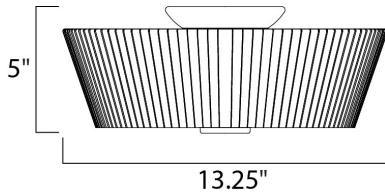

PRODUCT DESCRIPTION

The classic Finesse collection features sweeping oval tube arms that transition to sculptured fonts. The pleated glass shade in Dusty White or Frost shed a warm diffused light. The body is finished in Satin Nickel or Oil Rubbed Bronze.

MEASUREMENTS

DIMENSION : 13.25" L x 13.25" W x 5" H
 HANGING WEIGHT : 4.63 lb

LAMPING

INPUT VOLTAGE : 120V
 LUMENS : 2,016 Rated
 BULB : 3 x 60W Incandescent E26 Medium , 180W Total
 BULB INCLUDED : (Not Included)
 DIMMABLE : Yes