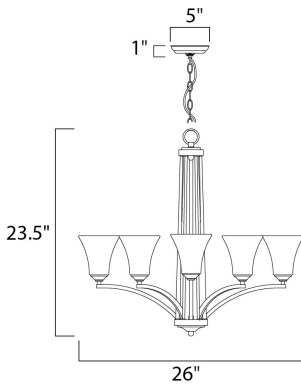

PRODUCT DESCRIPTION

Straight lines and curves make this contemporary series a classic. Square metal tubing finished in your choice of Oil Rubbed Bronze or Satin Nickel support tapered square Frosted glass shades.

MEASUREMENTS

DIMENSION : 26" L x 26" W x 23.5" H
 CANOPY : 5" W x 1" H x 5" L
 HANGING WEIGHT : 13.45 lb

LAMPING

INPUT VOLTAGE : 120V
 LUMENS : 5,750 Rated
 BULB : 5 x 60W Incandescent E26 Medium , 300W Total
 BULB INCLUDED : (Not Included)
 DIMMABLE : Yes