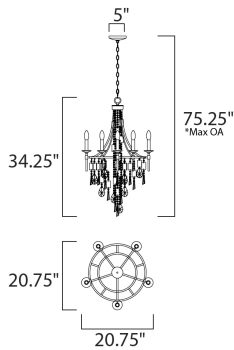

PRODUCT DESCRIPTION

Smaller scale chandeliers finished in Golden Silver are draped with strands of Capiz Shell and crystal. These chandeliers work well in bedroom and bath areas as well as smaller dining rooms.

*max overall height

MEASUREMENTS

- DIMENSION : 20.75" L x 20.75" W x 34.25" H
- MAX OAH : 75.25" OAH
- CANOPY : 5" W x 1.25" H x 5" L
- HANGING WEIGHT : 12.54 lb
- WIRE LENGTH : 120"

LAMPING

- INPUT VOLTAGE : 110-130V
- BULB : 5 x 60W Incandescent E12 Candelabra , 300W Total
- BULB INCLUDED : (Not Included)
- DIMMABLE : Yes