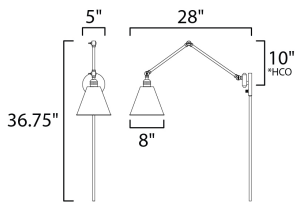

PRODUCT DESCRIPTION

Direct the light exactly where you want it using the articulated arms and metal shades of the Library series. At the backplate, the arm pivots left/right and up/down to direct the light. Additional articulated arms angle the shade or extend/contract the distance of the light source from the wall. Available in Polished Nickel, Black and Heritage Brass finishes, the Library collection evokes industrial era classicism perfect for use as a task light or accent light. Complimentary table and floor lamps complete the collection.

MEASUREMENTS

DIMENSION : 8" W x 36.75" H x 28" Ext
MAX OAH : 5" W x 5" H
HANGING WEIGHT : 4.1 lb

LAMPING

INPUT VOLTAGE : 120V
BULB : 1 x 100W Incandescent E26 Medium , 100W Total
BULB INCLUDED : (Not Included)
DIMMABLE : High Low Switch
LIGHTING_DIRECTION : Directional