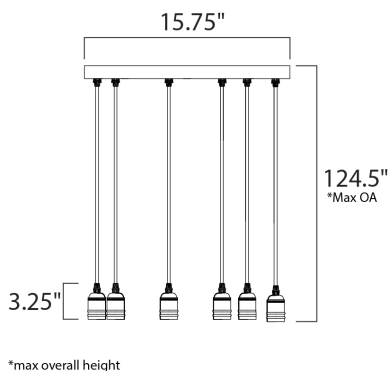

MEASUREMENTS

- DIMENSION : 15.75" L x 15.75" W x 3.25" H
- MAX OAH : 124.5" OAH
- CANOPY : 15.75" W x 1" H x 15.75" L
- HANGING WEIGHT : 6.6 lb
- WIRE LENGTH : 120"

LAMPING

- INPUT VOLTAGE : 110-130V
- BULB : 8 x 60W Incandescent E26 Medium , 480W Total
- BULB INCLUDED : (Not Included)
- DIMMABLE : Yes