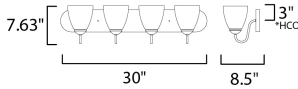

LAMPING

INPUT VOLTAGE : 120V
BULB : 4 x 60W Incandescent E26 Medium , 240W Total
BULB INCLUDED : (Not Included)
DIMMABLE : Y
LIGHTING_DIRECTION : Up / Down